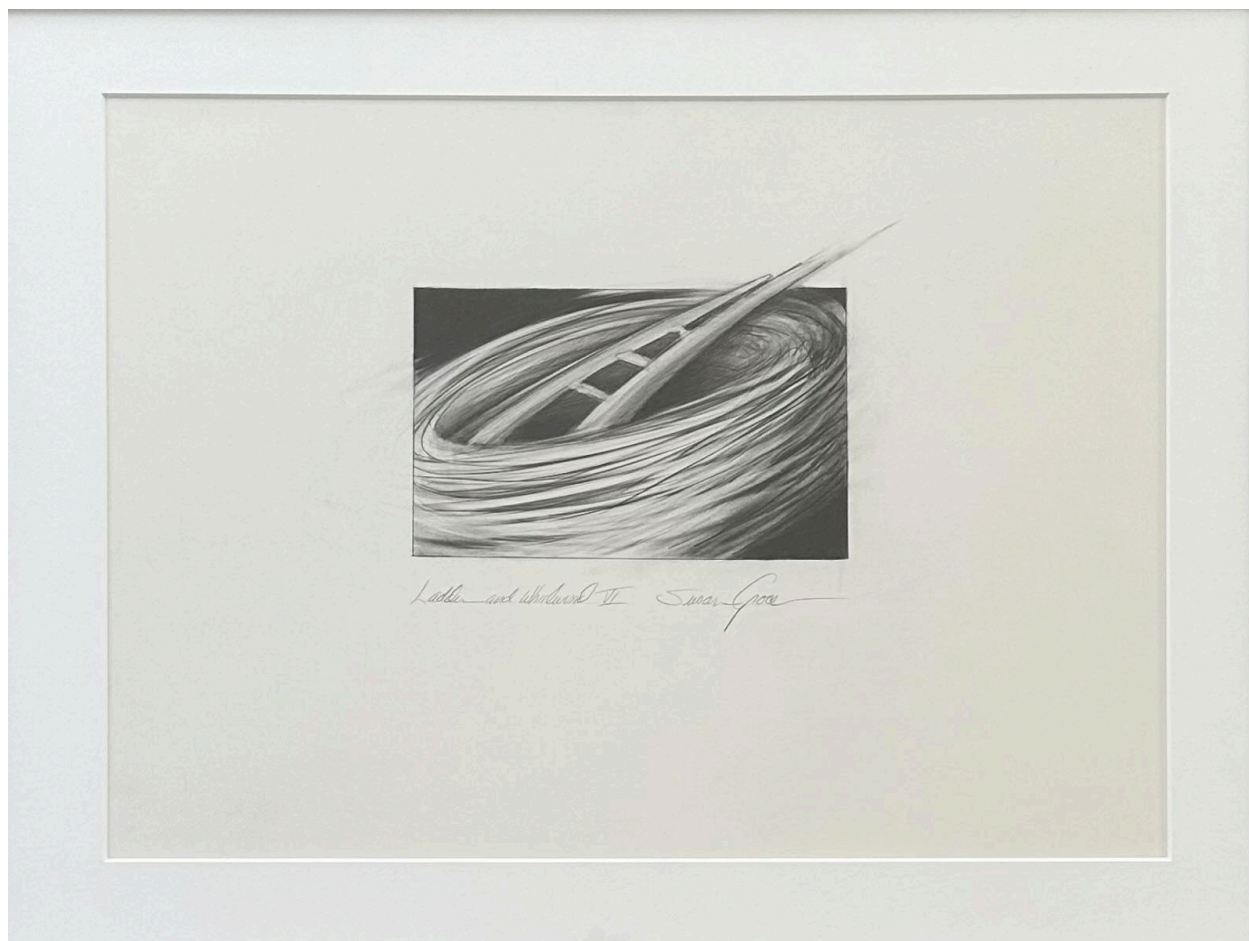

# SUSAN GROCE

LADDER AND WHIRLWIND VI

Pencil on paper 24" x 18"