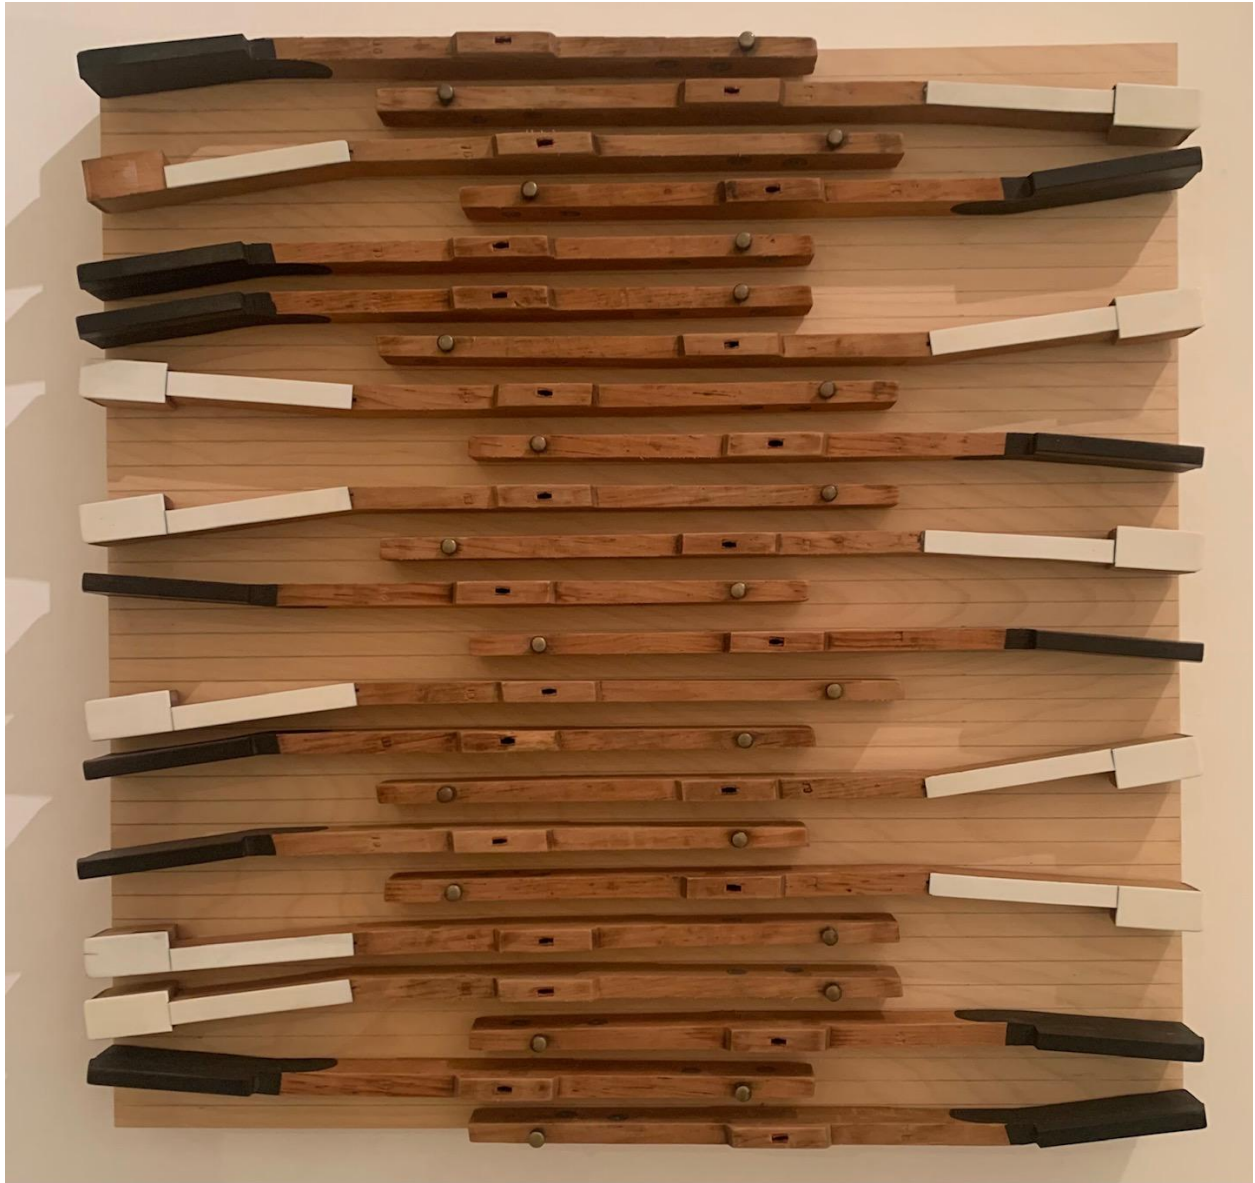

SUSAN AKERS

STROKE 2022

Piano keys on cradled panel 24" x 24"