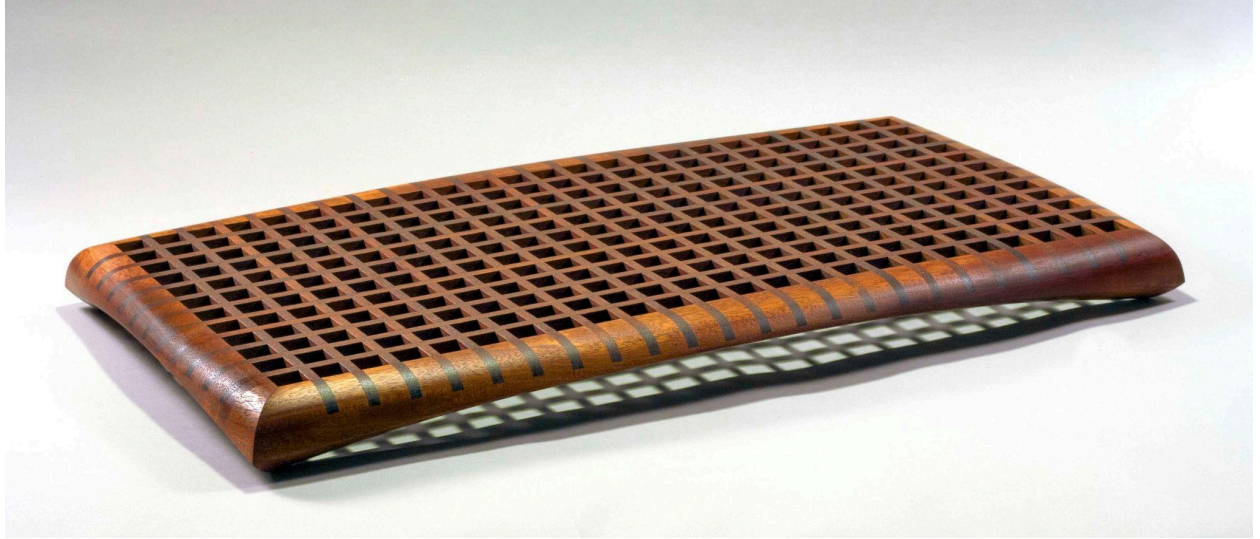

PATRICK KANA

SOFA TABLE 1: CRASSOSTREA
Cast glass, sipo, holly 30" x 12" x 36"

TEA TRAY

Mahogany, sipo 23" x 13" x 1.75"