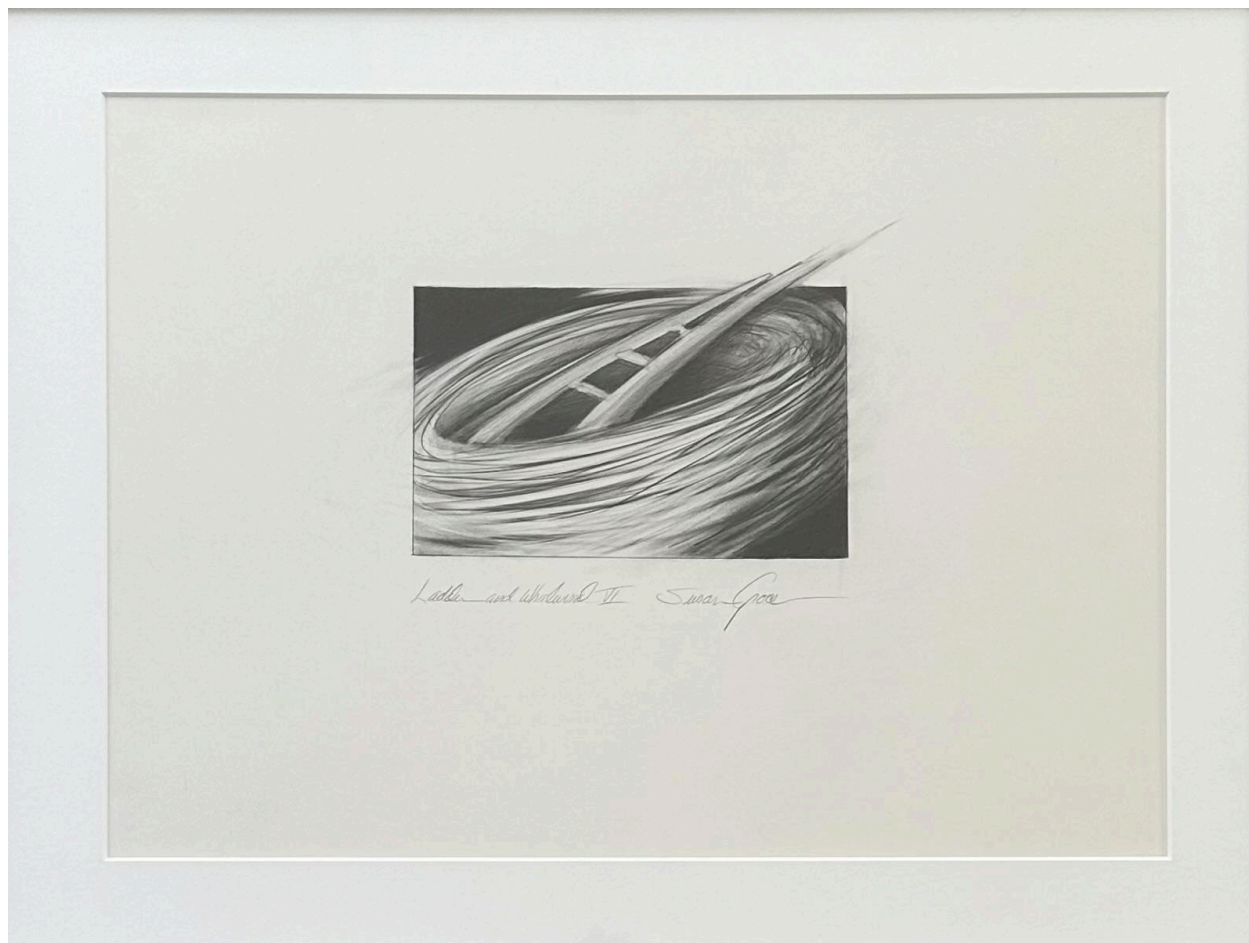

SUSAN GROCE

LADDER AND WHIRLWIND VI

Pencil on paper 24" x 18"

PINE CONE

HERBARIUM SERIES

Photo etching on paper 13" x 16" framed

HIBISCUS ESCULENTUS
HERBARIUM SERIES
Photo etching on paper 13" x 16" framed

UNTITLED

Colored pencil on paper 11.5" x 14.5" framed