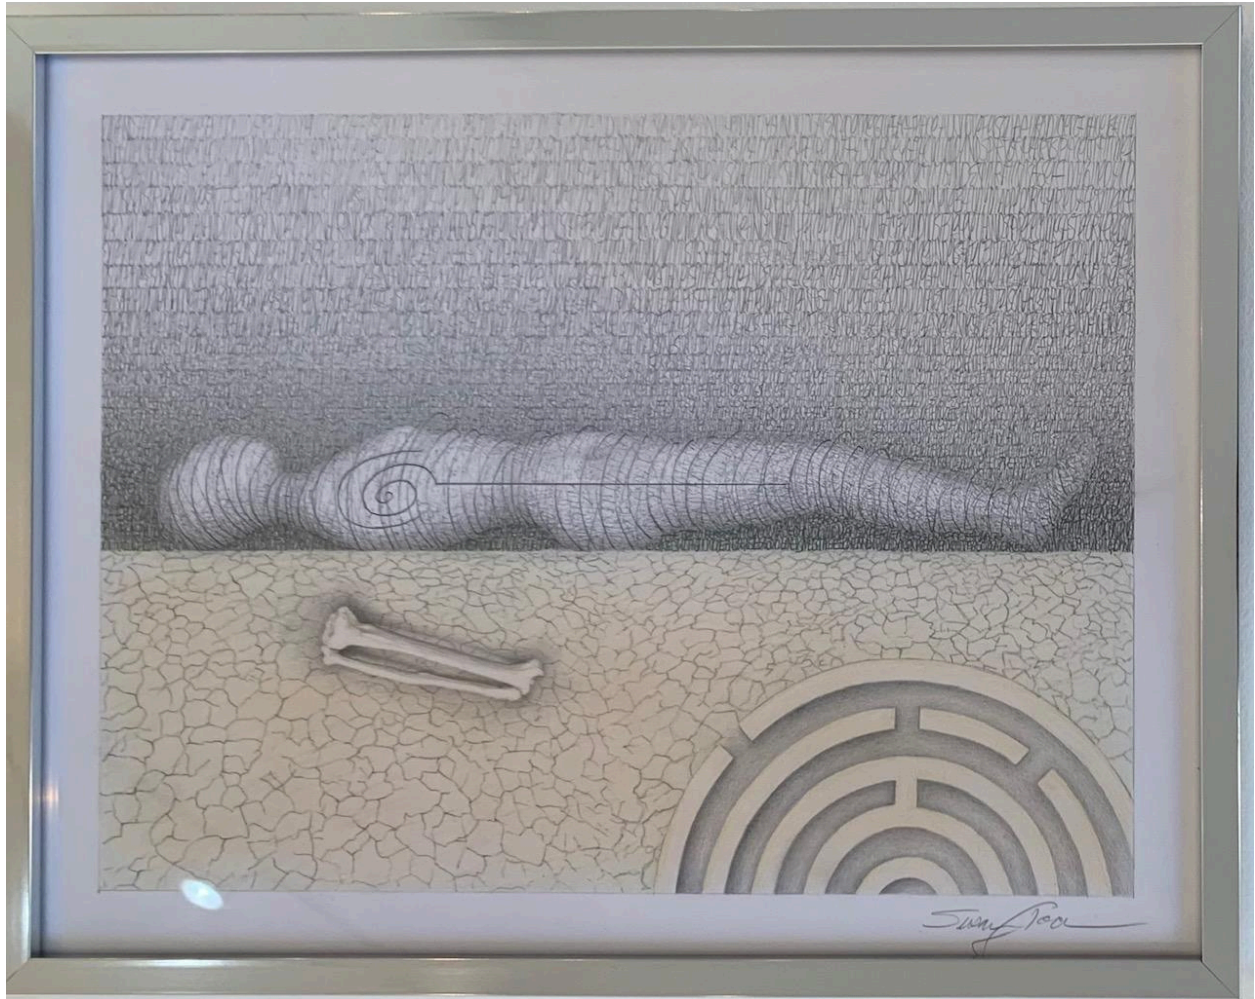

SUSAN GROCE

LADDER AND WHIRLWIND VI

Pencil on paper 24" x 18"

PINE CONE

HERBARIUM SERIES

Photo etching on paper 13" x 16" framed

HIBISCUS ESCULENTUS
HERBARIUM SERIES
Photo etching on paper 13" x 16" framed

UNTITLED

Colored pencil on paper 11.5" x 14.5" framed