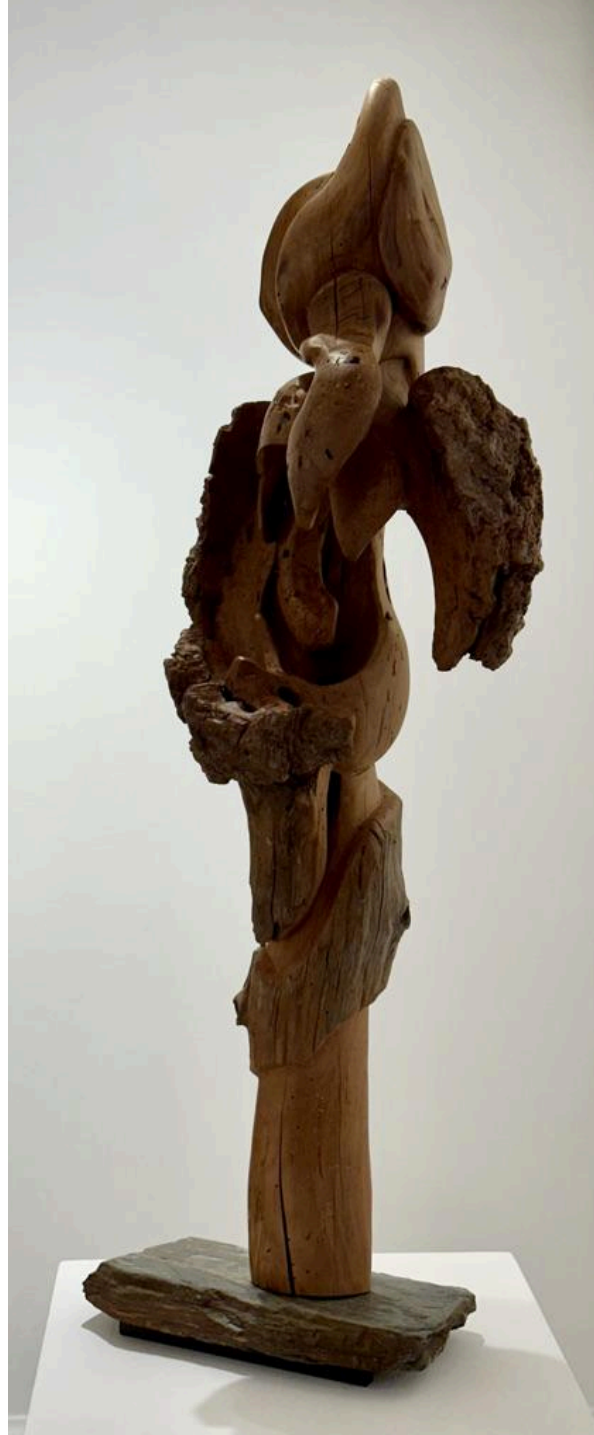

TONY MACHOWSKI

WAITING FOR AN ANGEL 2015

Burl

8" x 8" x 5"

SENTINEL
Cherry burl
30" x 10" x 4"

MASQUE 2020

Pear wood

4" x 6" x 4"

AMBIGUITY 2014

Oak wood

4" x 5" x 9"

FOR MY SINS 2023

Burl and stone

4" x 4" x 5"