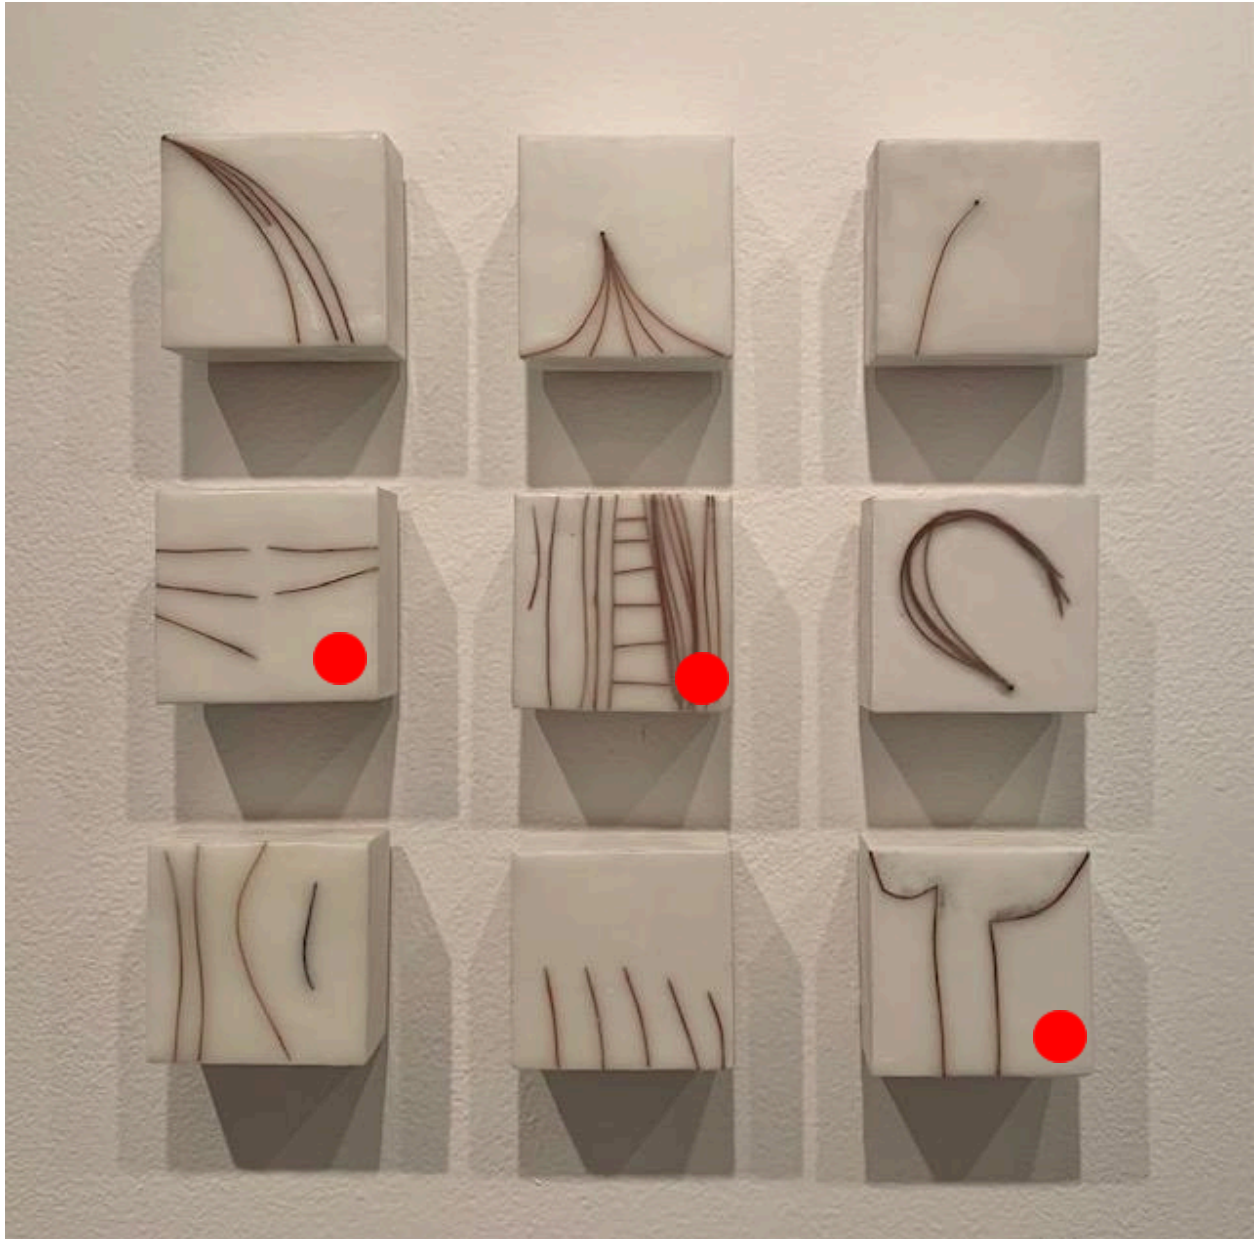

# AMY FILES

## NEEDLES SERIES

Encaustic, pine needles on panel 2.5" x 2.5"