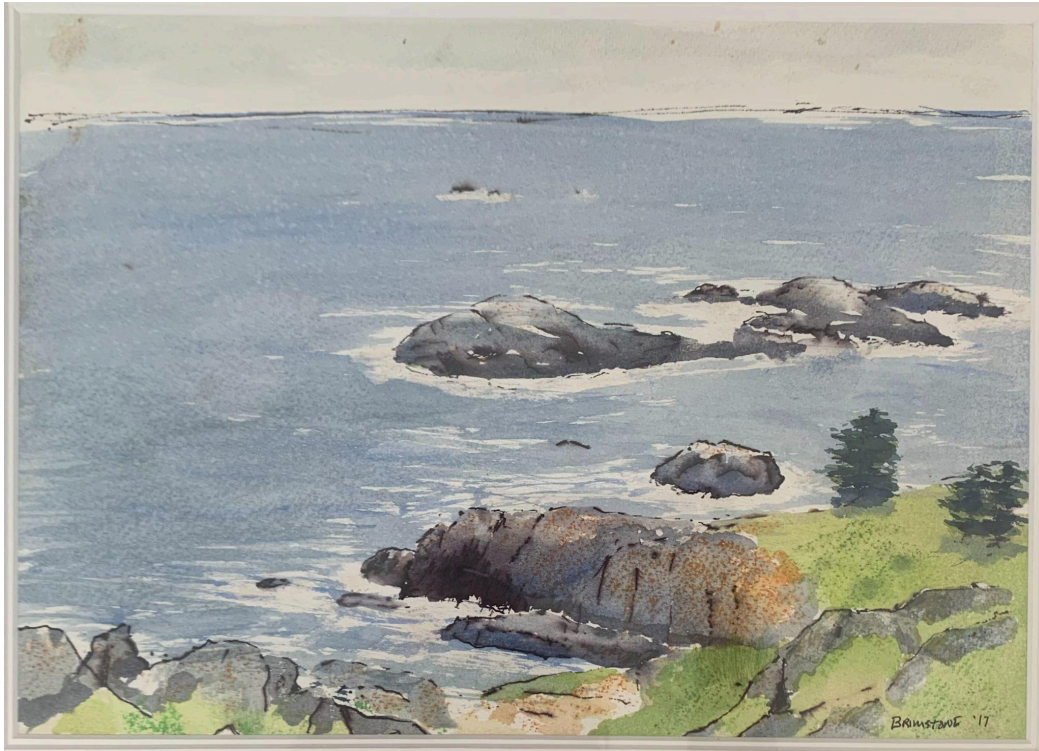

CUSHING ISLAND 2008  
Watercolor and pastel on paper 16.5" x 21" framed

CORMORANT 2024

Watercolor, ink and pastel on paper 16.5" x 20.5" framed

SQUALL 1994

Watercolor and pastel on paper 16.5" x 20.5" framed