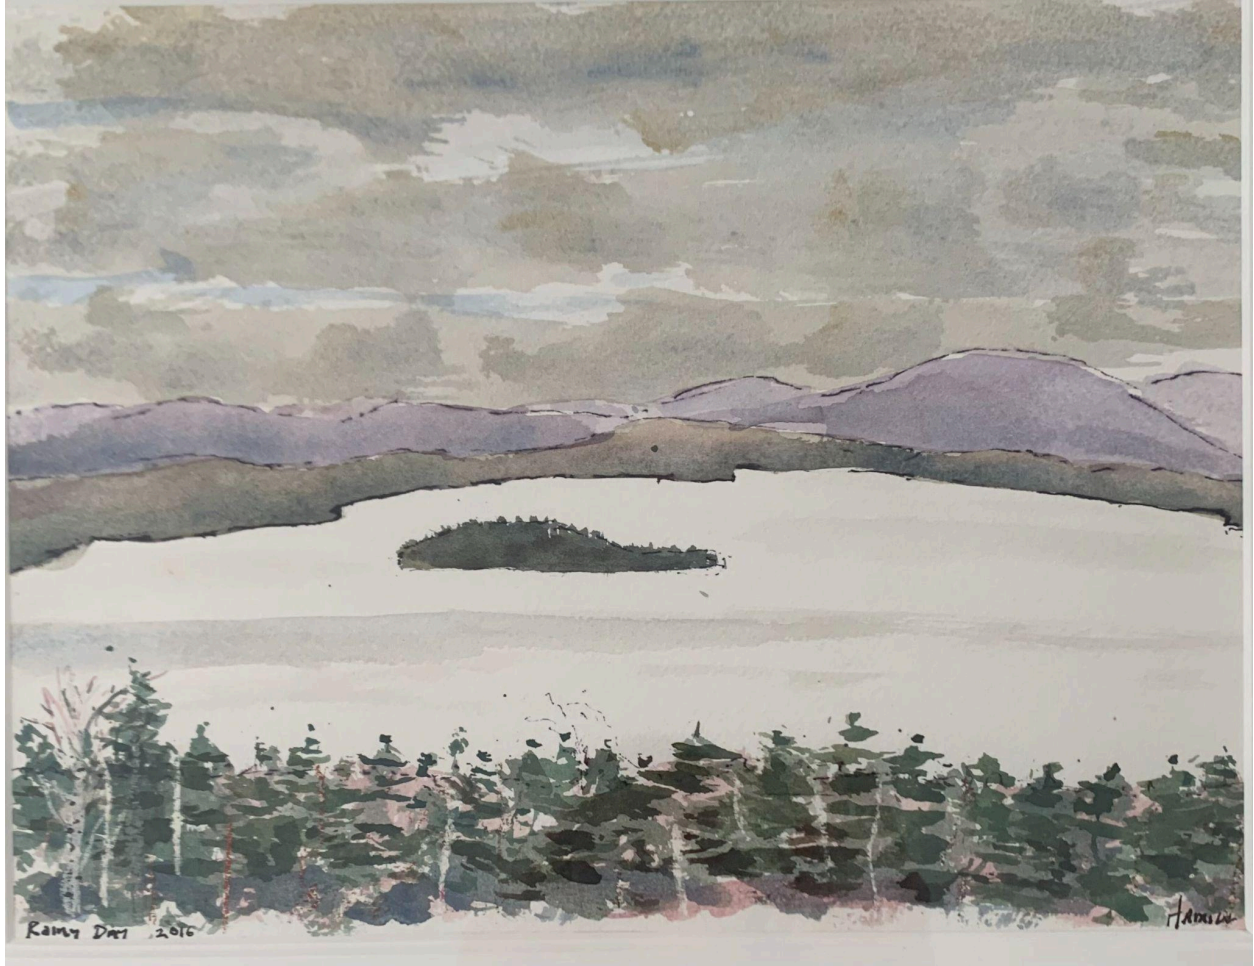

TUG 2000

Watercolor, ink and pastel on paper 15" x 19.5" framed

MEGUNTICOOK II

Watercolor and pastel on paper 13.5" x 16" framed

UNTITLED 2002  
Watercolor and ink on paper 12.75" x 14.25" framed

PIER AT SUNSET

Watercolor and pastel on paper 16.25" x 20.25" framed

RANGELEY 2016

Watercolor and pastel on paper 17" x 14" framed

CHIC CHOK, GASPÉ

Watercolor and pastel on paper 16" x 20" framed