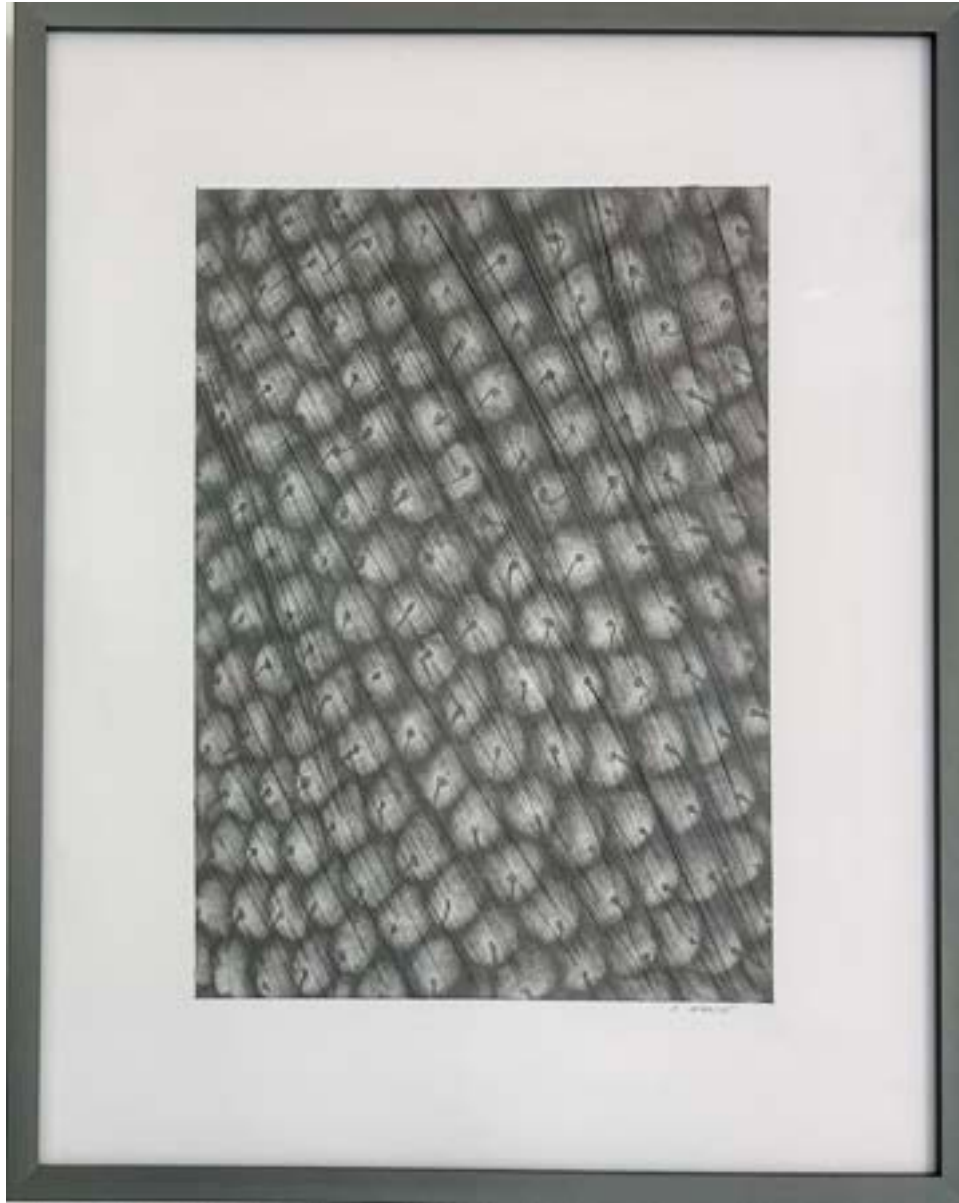

THE BLACK & WHITE SHOW

Conrad Guertin
DILEMMA
latex paint on masonite
36.5" x 48.75" x 1.5"

Keith Schneider
DON'T PUT ALL YOUR EGGS IN ONE BASKET
oil on linen
11" x 14"

Kathryn Shagas
EUPHONY
mixed drawing media on paper
22" x 30" plus frame

Mark Little
CLOUDY
mixed media on fiber board
5.5" x 16"

Jaap Helder
R.S.V.P.
acrylic on panel
24" x 24"

Susan Metzger

FYKE NETS UNRAVELING #4

Ink on handmade hemp paper, indigo dyed mounted on cradled panel

8" x 8"

Susan Groce
STUDY
graphite on paper
10" x 7" framed 14.5" x 11.5"

Abbie Read
ULTIMATELY CIRCULAR
monoprint
6.5" x 6" framed 13.5" x 13.25"

Raymond Mathis
IN THE FIELD
forged bronze & steel
41" x 13" x 8"