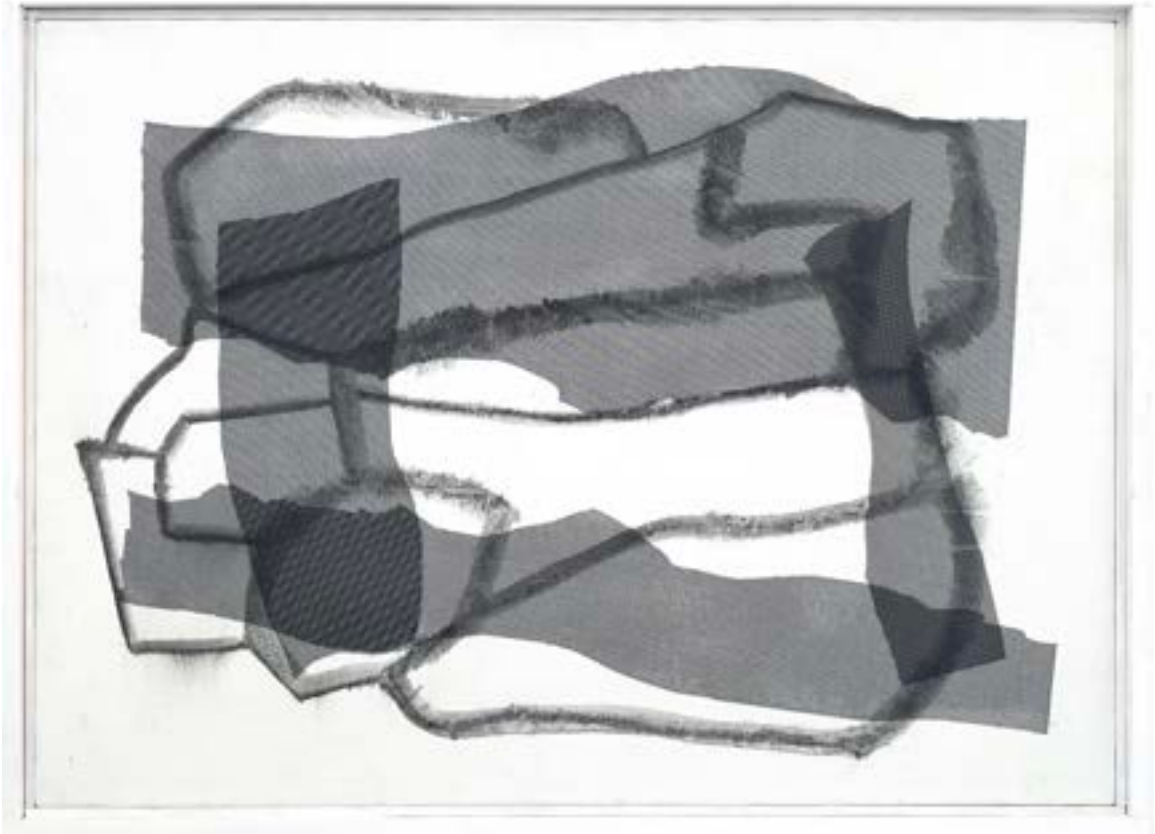

Carbery Morrow
UNTITLED
slab built ceramic pot
7.5" x 13" x 12"

Maury Colton

DELPHIC ORACLE

acrylic & screening on canvas

32" x 44" framed 34.5" x 46.5"

Deanna Jacome
ALONG OUR PATH 2025
vine charcoal on paper
40" x 26"