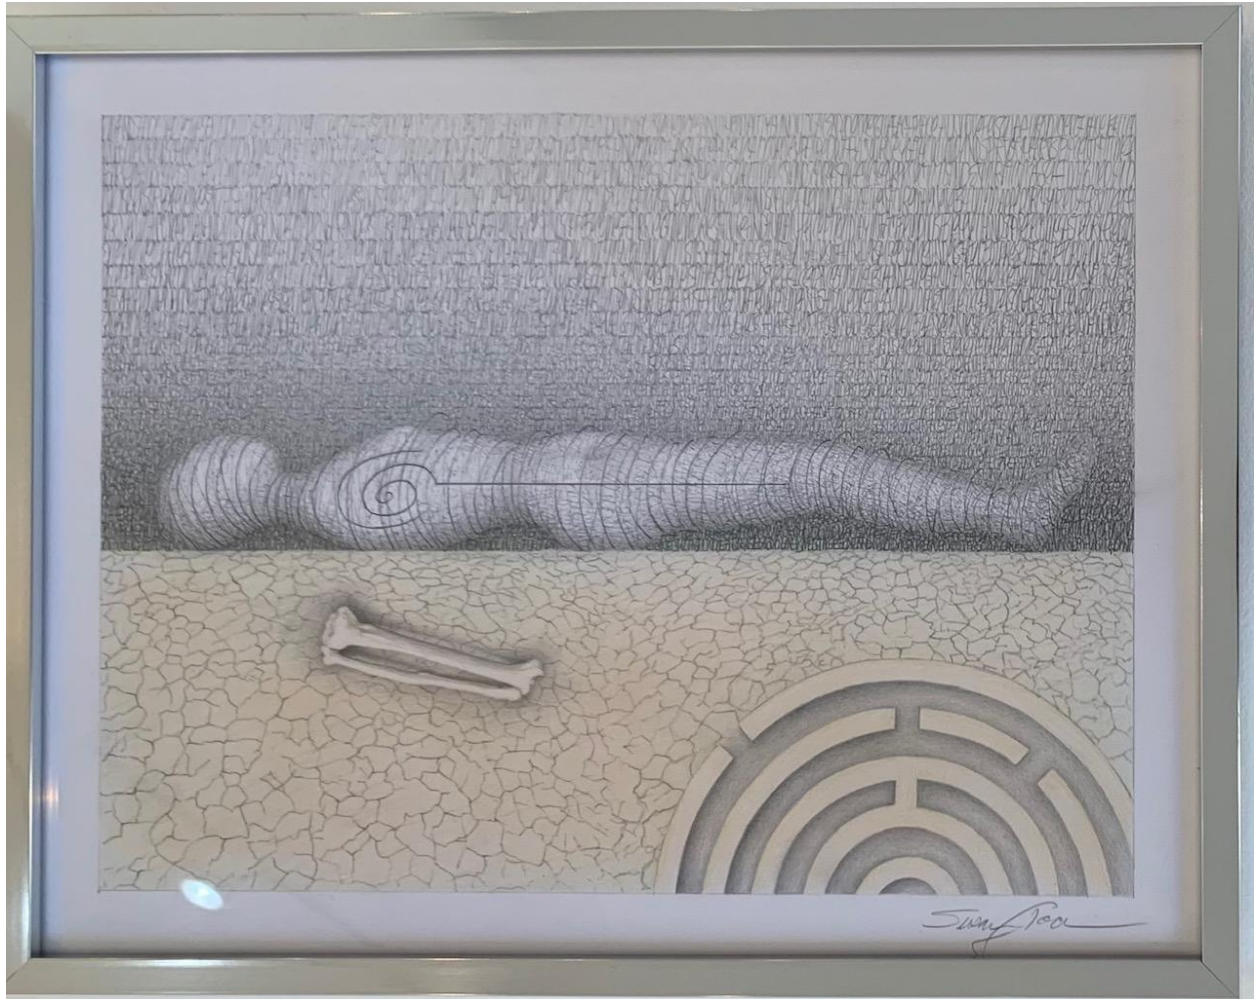

SUSAN GROCE

PINE CONE

HERBARIUM SERIES

Photo etching on paper 13" x 16" framed

4/75

Hibiscus Esculentus

Swan Gora

HIBISCUS ESCULENTUS
HERBARIUM SERIES
Photo etching on paper 13" x 16" framed

UNTITLED

Colored pencil on paper 11.5" x 14.5" framed