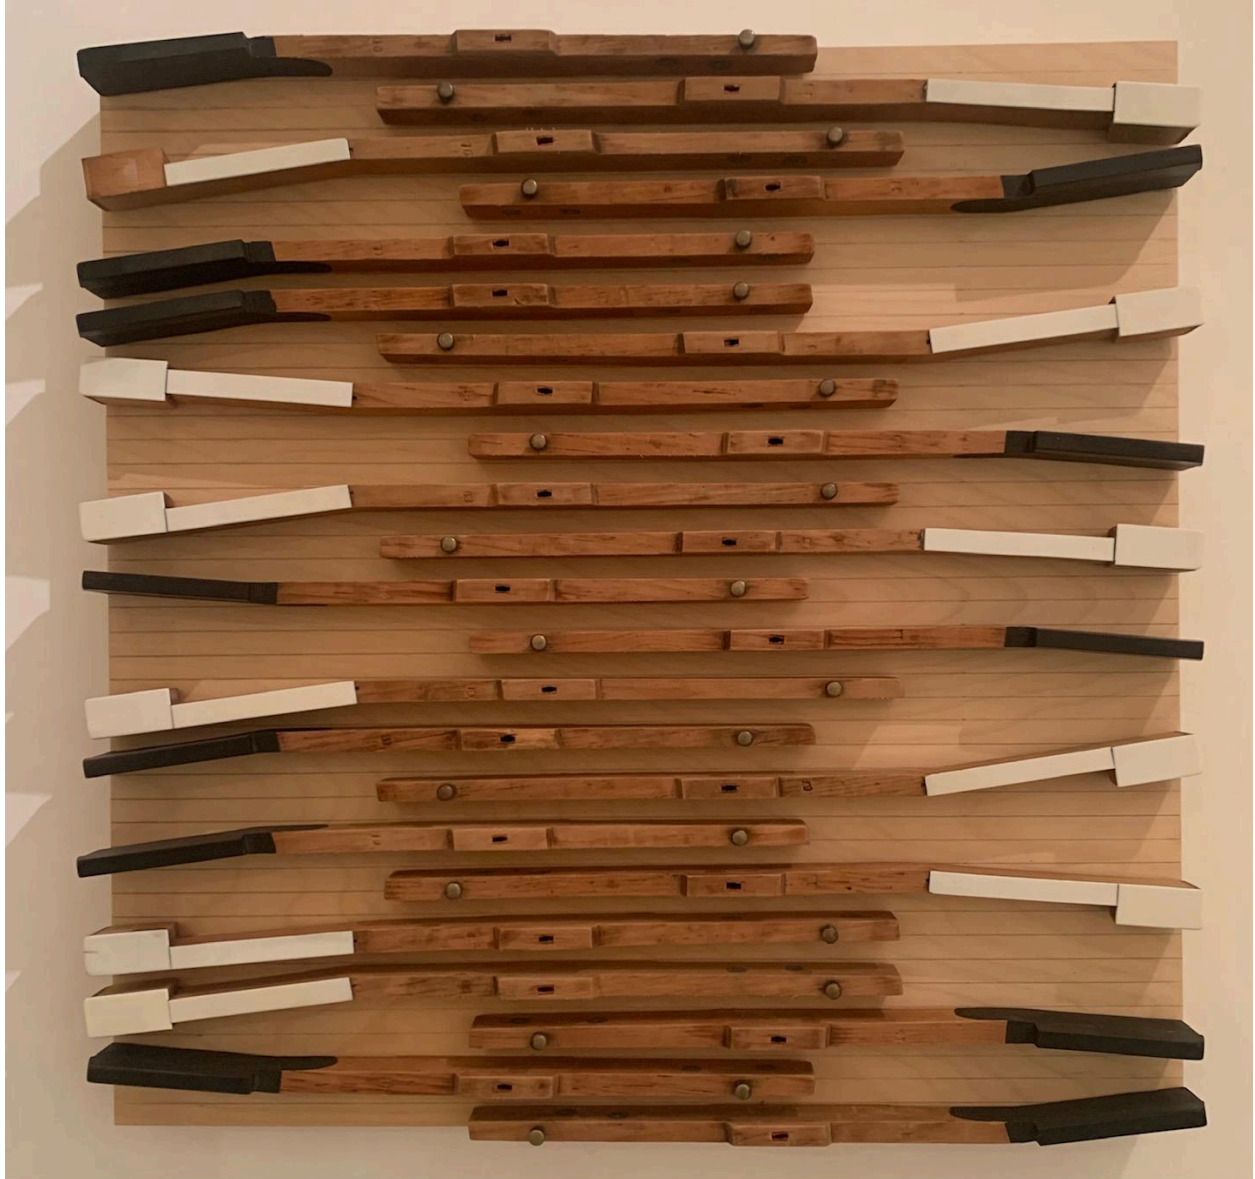

# SUSAN AKERS

STROKE 2022

Piano keys on cradled panel 24" x 24"

TOTEM  
Steel, glass, wood

2024

Piano keys on wood panel

2024

Piano keys and found metal on wood panel

2024

Piano keys on wood panel