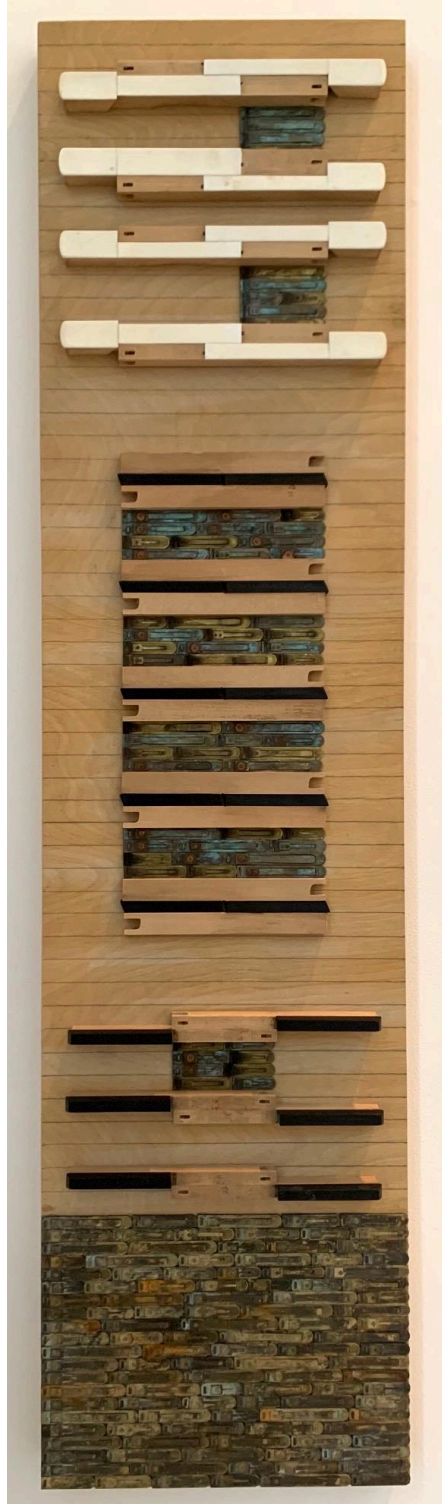

# SUSAN AKERS

STROKE 2022

Piano keys on cradled panel 24" x 24"

TOTEM  
Steel, glass, wood

2024

Piano keys on wood panel

2024

Piano keys and found metal on wood panel

2024

Piano keys on wood panel