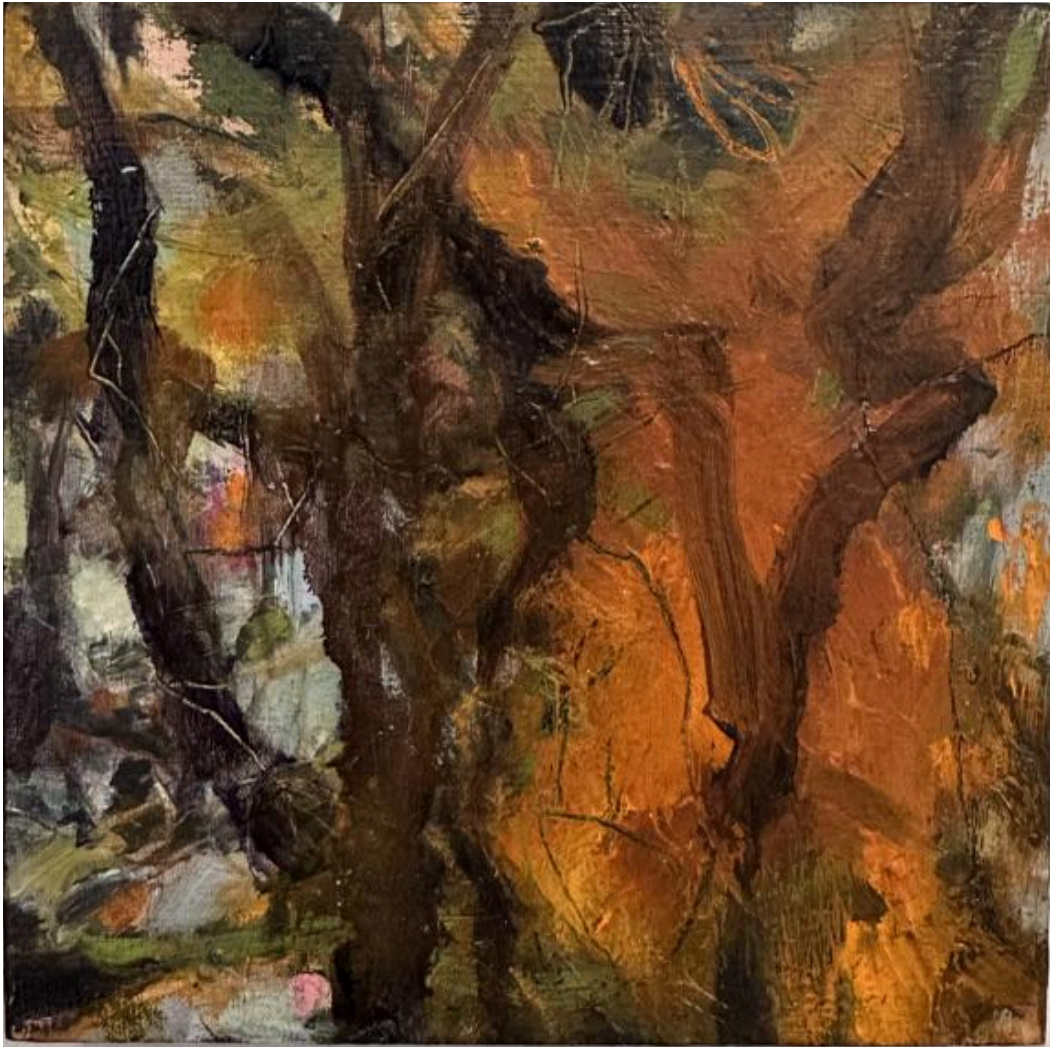

LINDA PACKARD

STILL LIFE AT THE QUARRY

Oil and graphite on yupo mounted to panel

25" x 23"

ICY (Driveway Moment Series)

Oil on panel

6" x 6"

RAIN (Driveway Moment Series)

Oil on panel

6" x 6"

A POND BEYOND

Oil on panel

6" x 6"