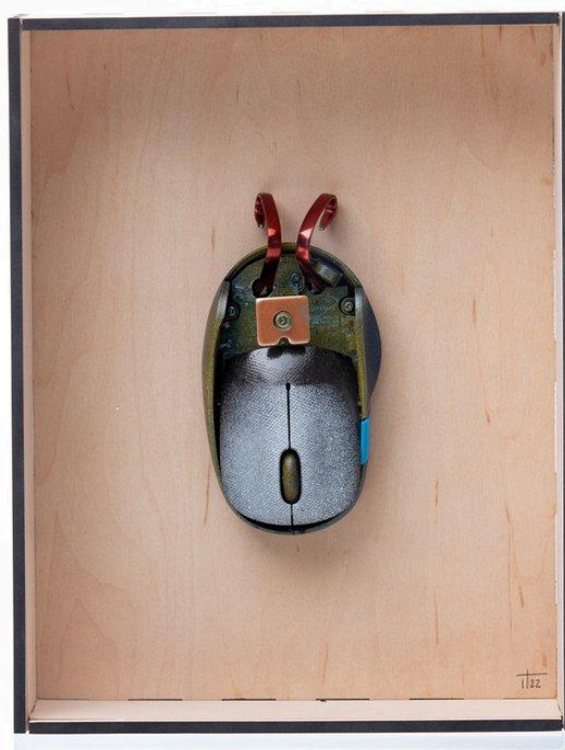

SWARM #24 2022

Electronic waste in maple ply frame 10.5" x 8.5"

SWARM #20 2022

Electronic waste in maple ply frame 10.5" x 8.5"