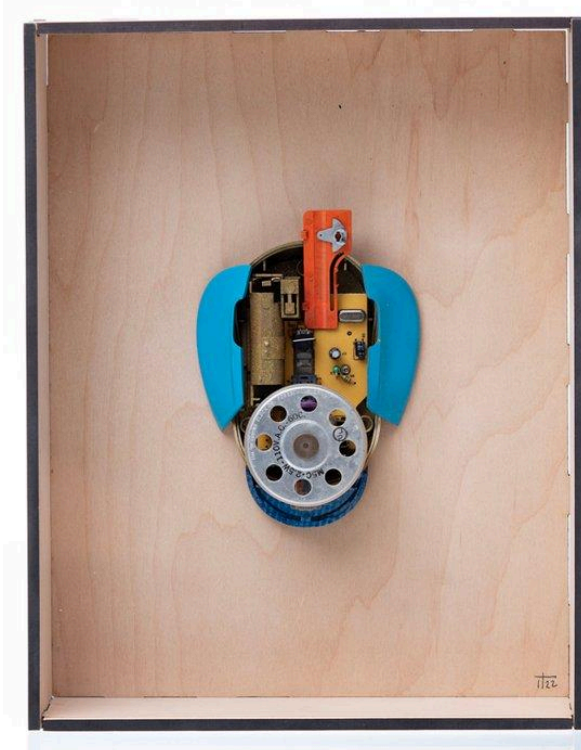

SWARM #24 2022

Electronic waste in maple ply frame 10.5" x 8.5"

SWARM #20 2022

Electronic waste in maple ply frame 10.5" x 8.5"