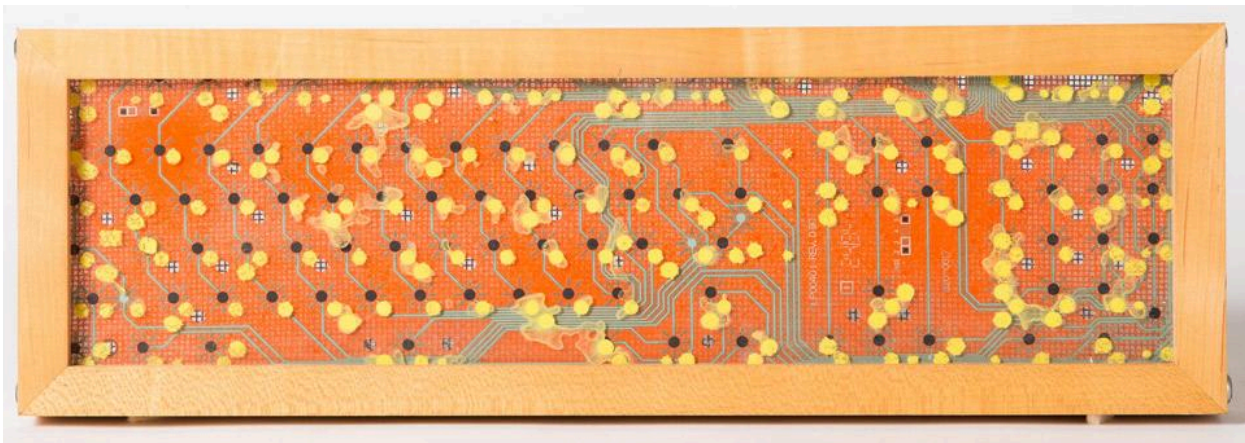

IAN TRASK

MATRIX #1 2015

Electronic waste and paint in wooden frame 18.25" x 6"

MATRIX #3 2015

Electronic waste and paint in wooden frame 18.25" x 6"

I FOUND YOUR KEYS #5 2016

Found piano keys, wood scraps, and paper in wooden frame 14" x 11"

SWARM #5 2022

Electronic waste in maple ply frame 10.5" x 8.5"

SWARM #13 2022

Electronic waste in maple ply frame 10.5" x 8.5"

SWARM #24 2022

Electronic waste in maple ply frame 10.5" x 8.5"

SWARM #20 2022

Electronic waste in maple ply frame 10.5" x 8.5"